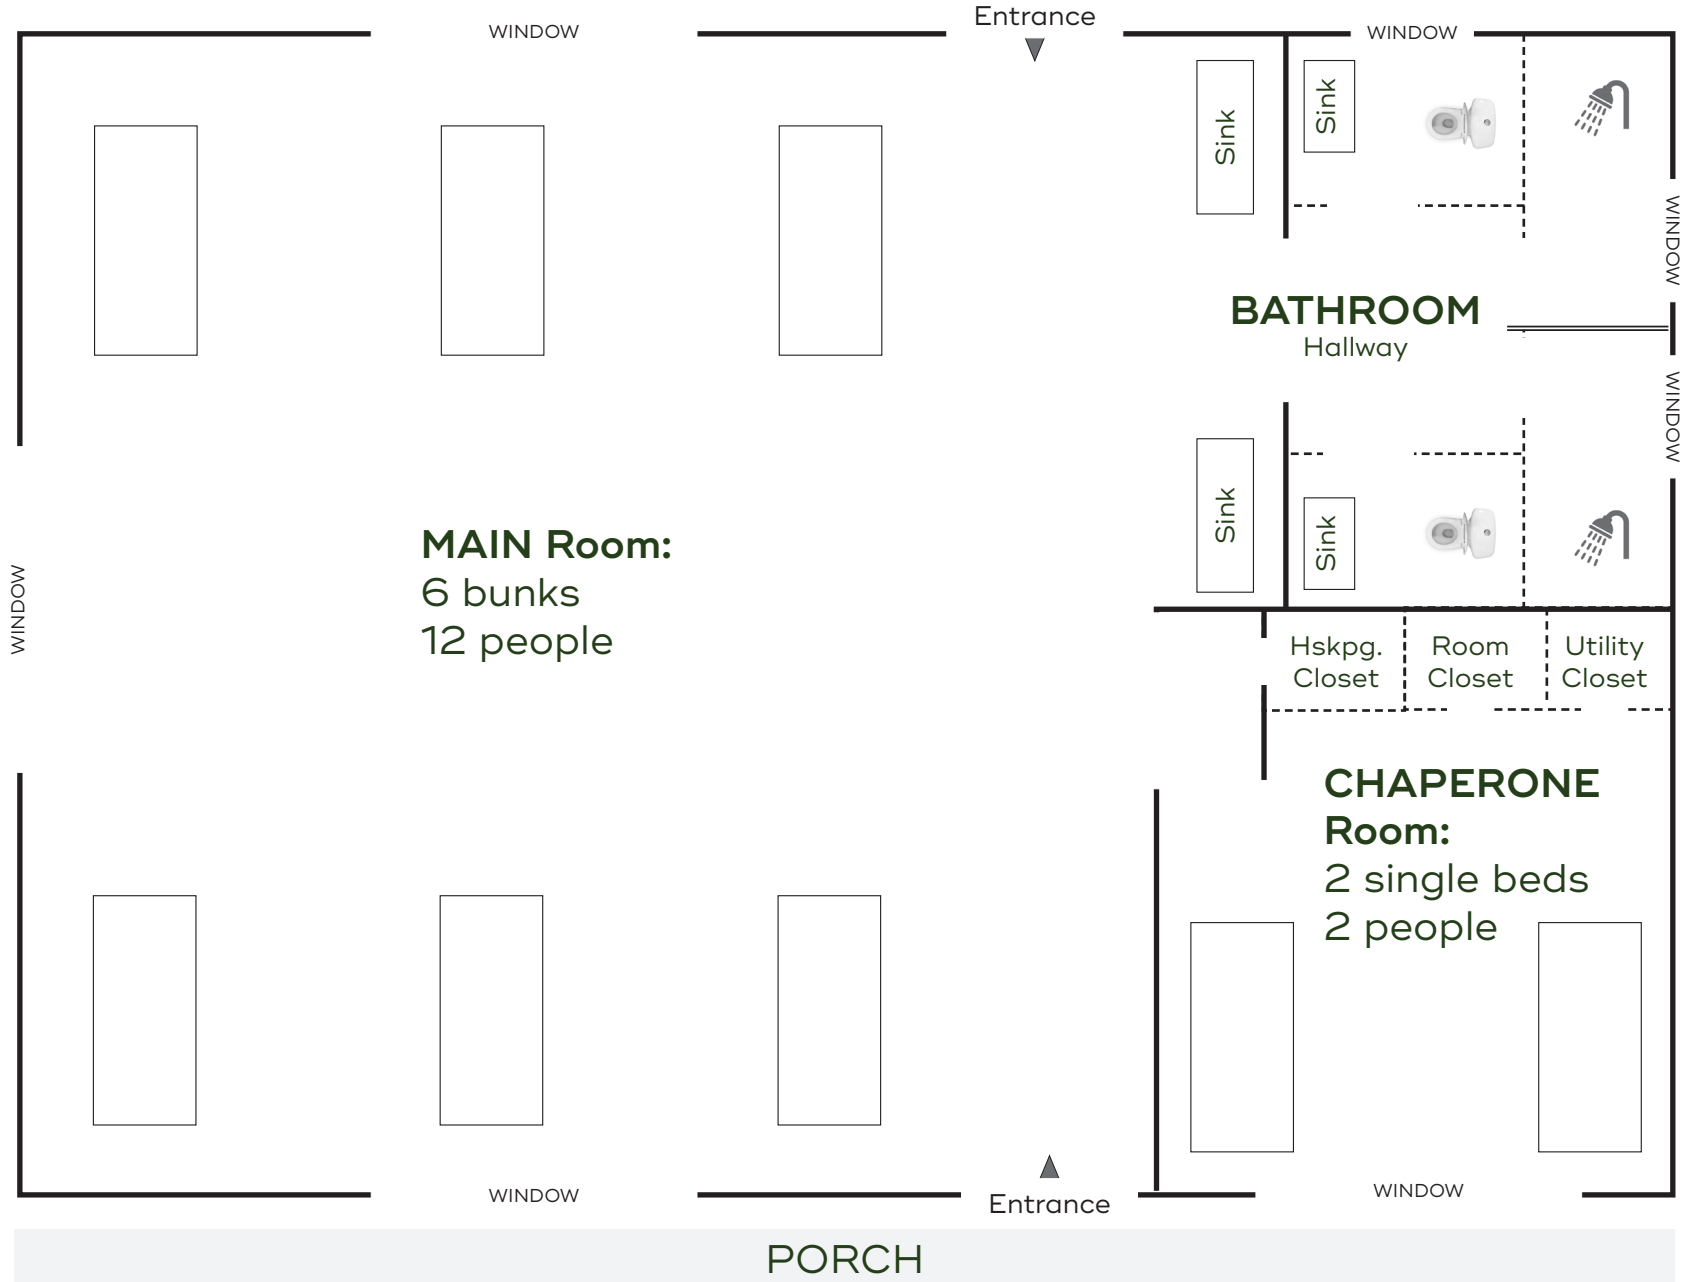

# Youth Campus - Standard Cabin

**36' x 26'**  
(excluding porch)

B = bunk  
Drawing not to scale

# Youth Campus - Duplex Cabin

**36' x 26'**  
(excluding porch)

Drawing not to scale