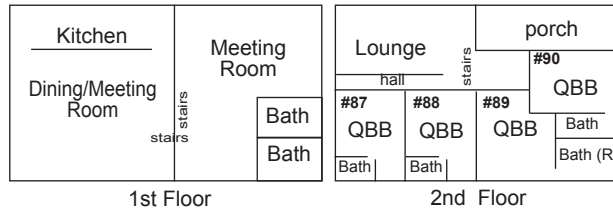

# Mountainside Lodges

**Q=Queen • D=Double • S=Single • T=Trundle (opens into 2 singles) • B=Bunk (two singles)**  
**B: d/s=Bunk (double lower, single upper) • W=Wide Bunk (two doubles) • (T)=Tub • (R)=Roll-in Shower**

Drawings are representations only and are not to scale.

## Hearthstone Lodge 8117 Sky High Lane

4 bedrooms • 20 beds • 24 max.

## Mountain Laurel Lodge 8112 Sky High Lane

6 bedrooms • 20 beds • 26 max.