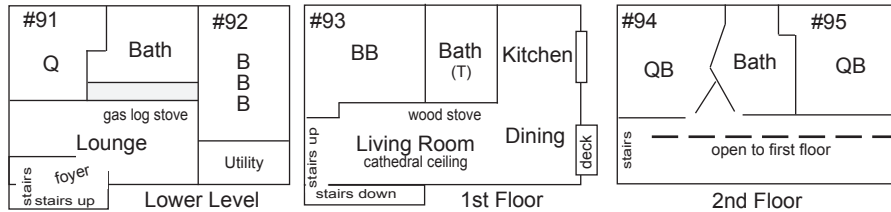

Aspen Lodge 7139 Miller Road

5 bedrooms • 17 beds • 20 max.