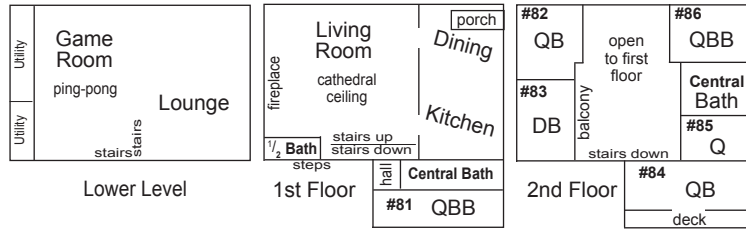

# Mountainside Lodges

**Q=Queen • D=Double • S=Single • T=Trundle (opens into 2 singles) • B=Bunk (two singles)**  
**B: d/s=Bunk (double lower, single upper) • W=Wide Bunk (two doubles) • (T)=Tub • (R)=Roll-in Shower**

Drawings are representations only and are not to scale.

## Hearthstone Lodge 8117 Sky High Lane

4 bedrooms • 20 beds • 24 max.

## Mountain Laurel Lodge 8112 Sky High Lane

6 bedrooms • 20 beds • 26 max.