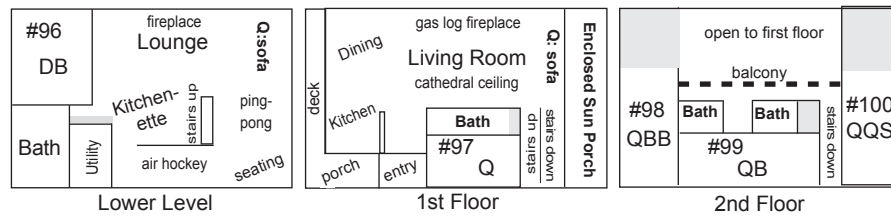

Creekview Lodge 7131 Miller Road

5 bedrooms • 15 beds • 21 max.