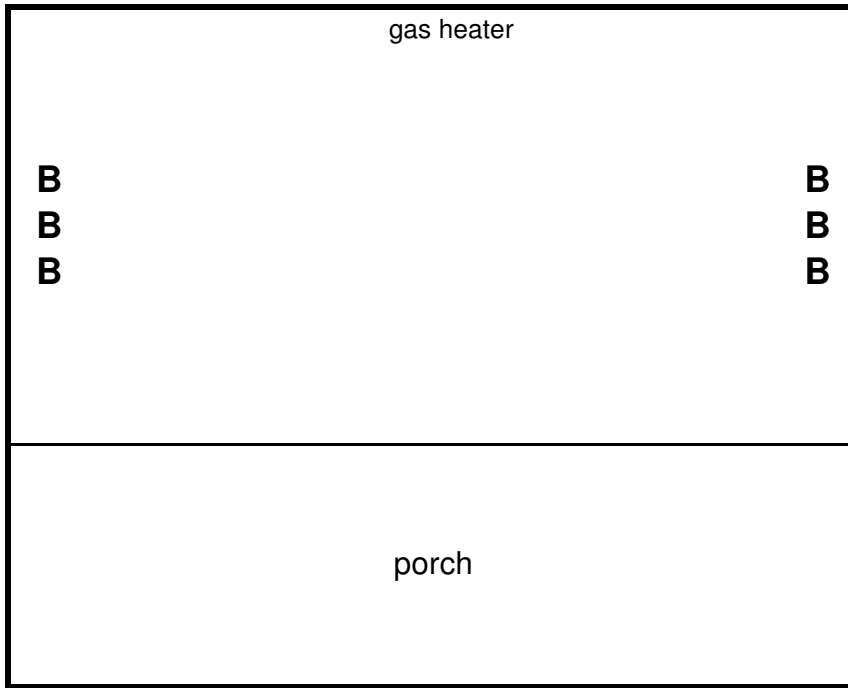

Cabins

Room Layout

Hillside

Brookside

B = Bunk (two singles)

linens, towels, blankets & pillows not available for this facility

Cabins

Christ + Centered