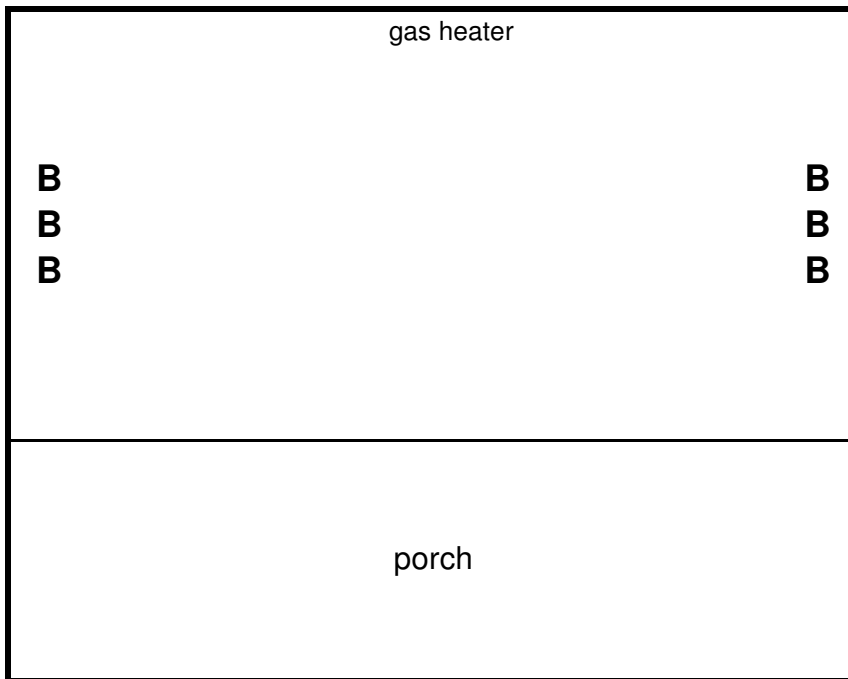

Cabins

Room Layout

Hillside

Brookside

B = Bunk (two singles)

linens, towels, blankets & pillows not available for this facility

Cabins

Christ + Centered