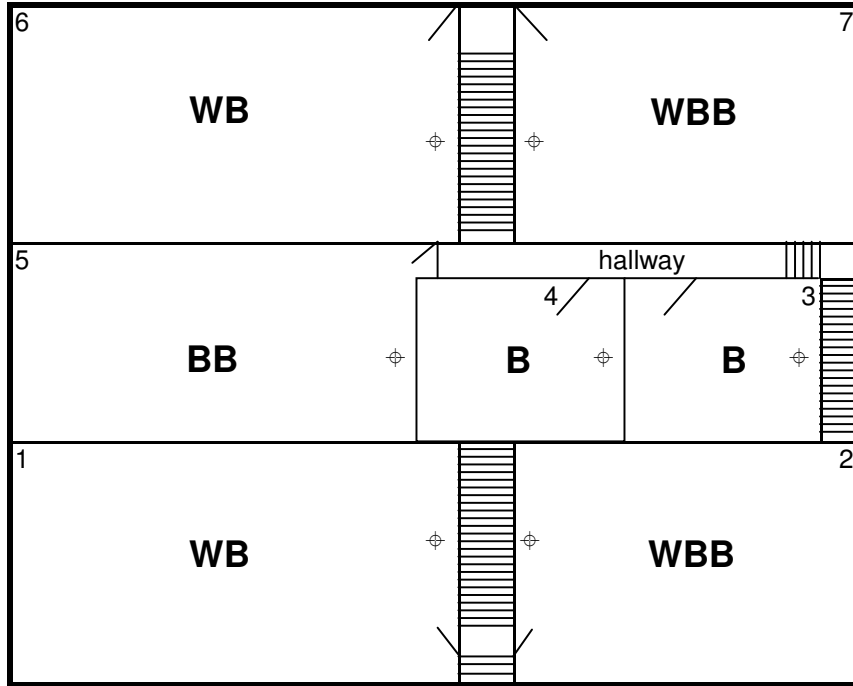

## Room Layout

2nd Floor

1st Floor

W = Wide Bunk (two doubles)  
B = Bunk (two singles)  
⊕ Thermostat location

linens, towels, blankets & pillows not available for this facility

Christ + Centered

*Barn*

Christ † Centered